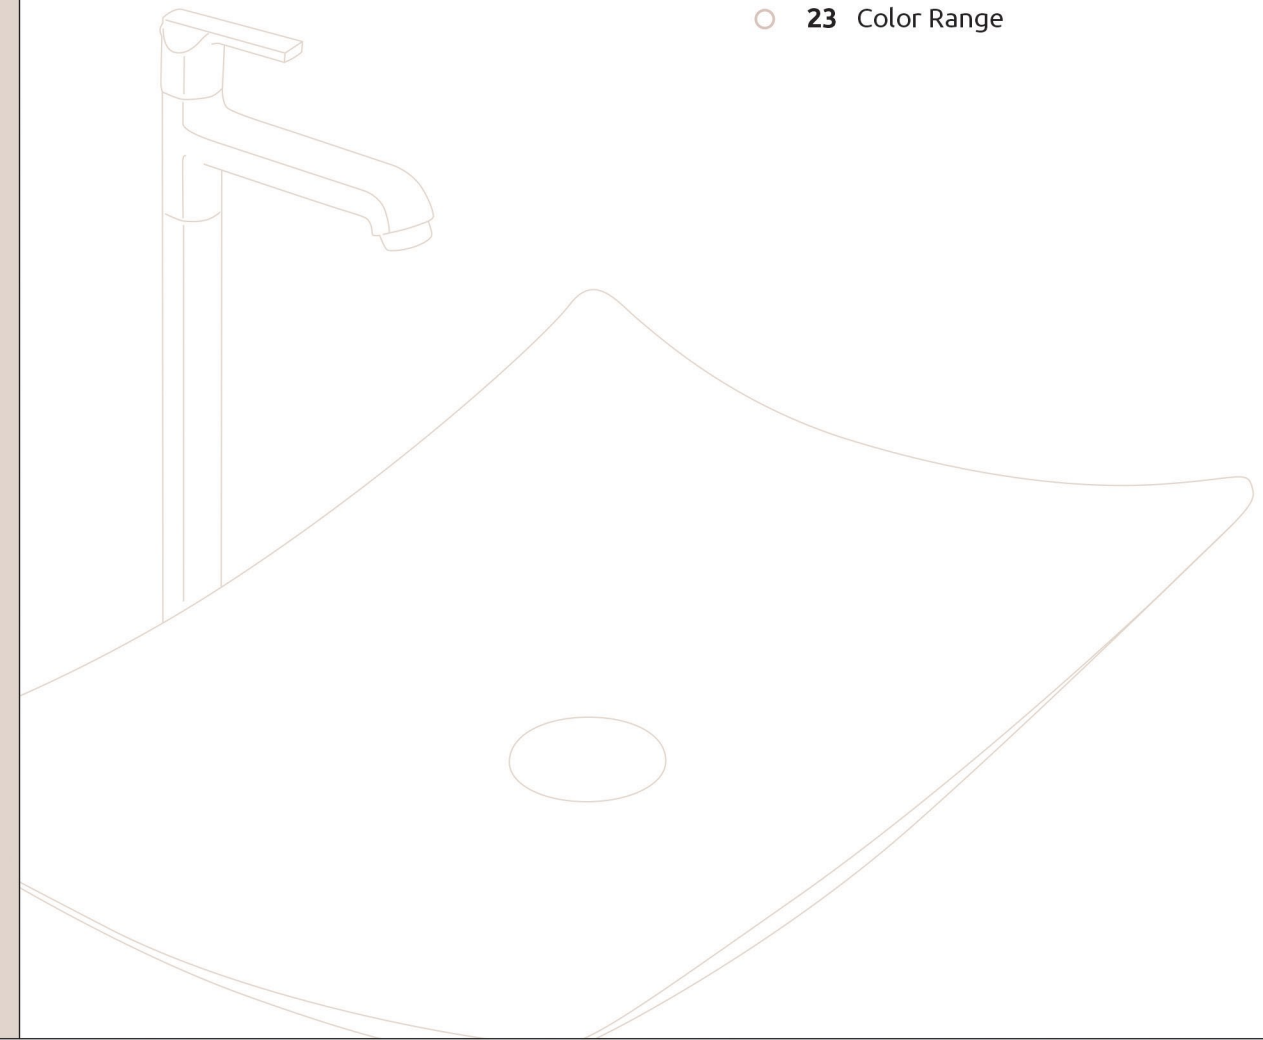

COMPANY PROFILE

STYLO Sanitary Wares is a modernized enterprise integrated with R&D, manufacturing, sales and services, having a complete set of integrated sales team, applying brand strategy, setting up enterprise image, and being the advocator and Pioneer in the field of Ceramics.

Keep improving and striving for excellence is the core strategy to our quality improvement. The Team of **STYLO** will put their best efforts in the direction of providing luxurious bathroom solutions to our respected customers. The dynamic team of marketing and the innovative technologists will design and style products for the demanding customers.

In our quest to make life great, we will always make our processes efficient to make pricing affordable to most of the people of our country and around the world.

Together we can beat the Best and Lets Make it Happen.

INDEX

- **04** Wash Basin Pedestal
- **07** One Piece Closet
- **08** Water Closet Commode
- **11** Wall Hung
- **12** Table Top Basin
- **14** Wash Basin
- **16** Pan
- **17** Urinal & Accessories
- **18** Designer Collection
- **22** PVC Cistern & Seat Cover
- **23** Color Range